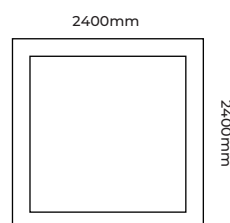

### FOR 2400 X 2400MM SQUARE

Available in Square shape with length 2400mm and width 2400mm, profile width of 46mm and height 70mm, this fixture is crafted for direct and uniform light distribution making it ideal for professional applications.

### Single Line Diagram

Surface

#### Physical Dimensions

LXW- 2400mmX2400mm

#### Profile Dimensions

Height- 70mm

Width 46mm